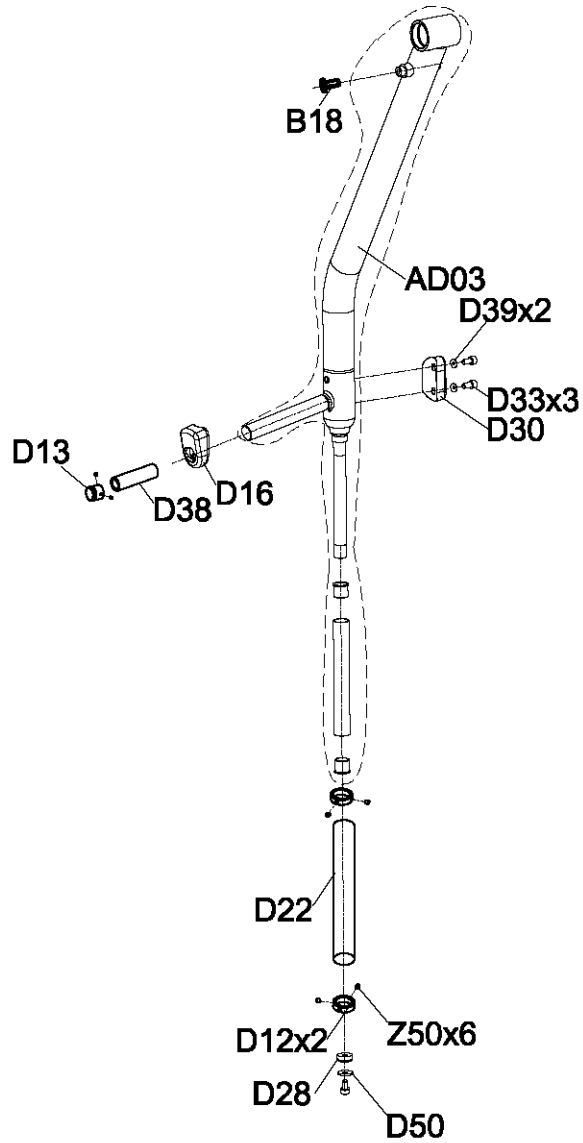

Bubble#	OEM Number	Description	Notes
AD01	1000416072	pedal arm set left Iced Sliver GM125-KM	
AD04	1000416081	pedal arm set right Iced Sliver GM125-K	
AF4	1000399830	Steel Rope-Extrawork frame Press Rope H	
AF5	1000399832	Steel Rope-Extrawork Console Base Press	
AJ1	1000416065	Seat ADJ Set Iced Sliver GM125-KM	
AJ5	1000211103	Seat Adjustment Handle Set MU SC GM43	
AK1	1000092645	Weight Plate Set 18LBS Long M40	
AK3	1000092375	Weight Plate 10 P SPHC GM48	
B12	004719-AB	Screw BH M8X1.25PX12L HS CHM G12.9	
B15	1000110406	Screw BH Diam.4x10L TC PH G8.8 NKL FLT	
B16	004929-00	Nut Nylon M8x1.25P Chromed	
B17	1000334510	Fixing Plate down NBR GM40	
B18	004696-AB	Screw TH M8x1.25Px20L Hex Socket Chrom	
B19	005145-AC	Washer Flat 8.2x19.0x2.0T Chromed	
B20	1000108805	Screw RND M8x1.25Px20L HS CHM BP G12.9	
B21	004549-00	Screw Hex Socket Round M10x1.5Px55L Cr	
B22	020465-AB	Washer Flat M10.2X25PX2.0T Chromed	
B23	1000105174	Nut Nylon M10x1.5P G12.9 CHM	
B26	1000407026	Stopper Plate Steel Rope 2 PA66+GF30% 9	
B27	1000307173	Plastic Cover Nut	
B30	005009-AB	Washer Spring SW8 8.2x15.4x2T Zinc Plating	
C33	0000095638	Foot Pad Adjustable M12X58H 12.9 EP304	
C35	099030	ADJ Plate Seat ZG20 GM40	
C50	004460-AF	Screw SH M6X1.0PX20L HS CHM	
C51	004938-00	Nut Nylon M6X1.0P Chromed	
C53	1000334512	Rubber Foot Pad Pedal Tube NBR GM42	
C54	1000354060	Rubber Plate Stopper NBR Q520-7-3 MATTE	
C55	0000080409	Screw TH M6X1.0PX25L HS	
C56	1000097206	Screw SH M8X1.25PX25L HS CHM BP	
D12	009356-B	Stopper Mast Foam AL6061 GM03	
D13	009371-E	Cap Grip GM03	
D14	1000399755	Stopper Plate Swivel Arm SPHC 120.3x72.	
D15	1000399849	Decorate Plate Grip left TPR Black 6C 31	