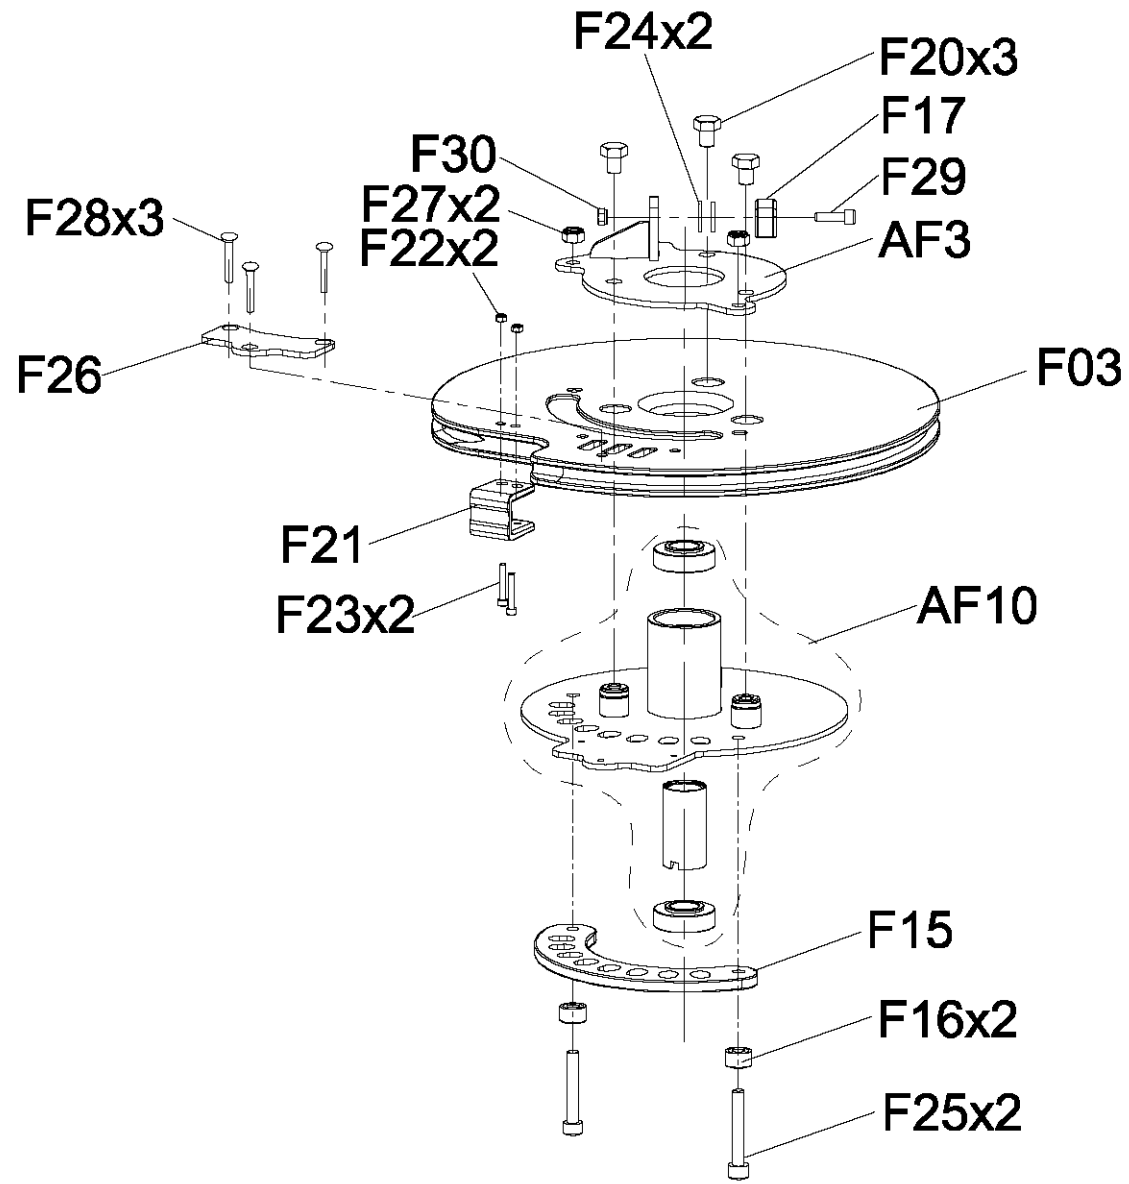

DRAWING NO	GM125-AF06		
PART NAME	Cam set;Semi-Assy;R		
PART NO	1000399642		C
APPROVE	JETTA	DATE	11.12.2019