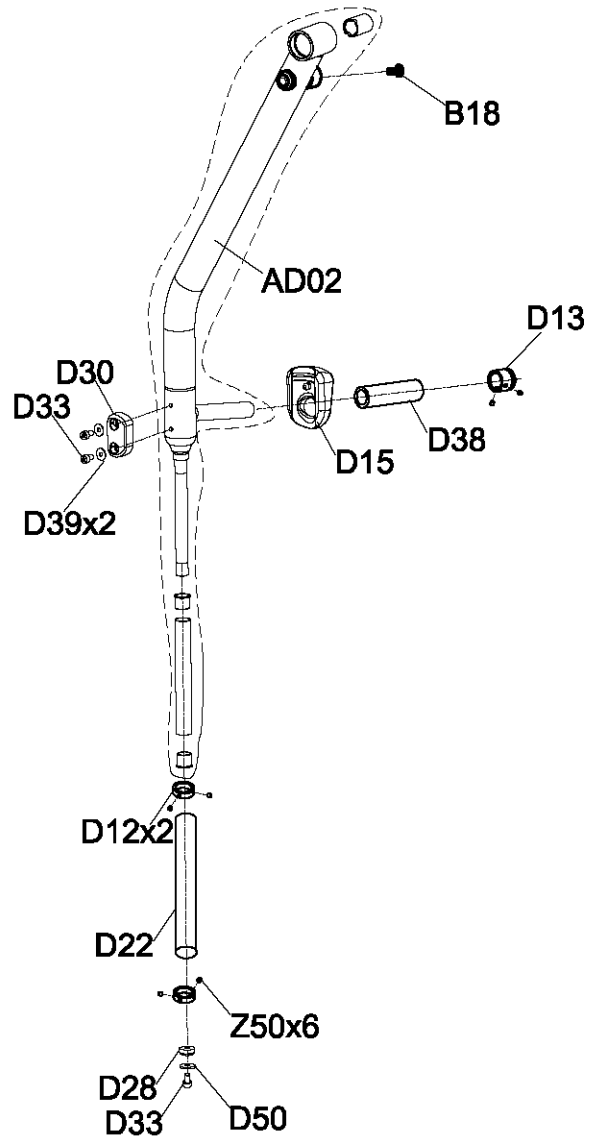

DRAWING NO	GM225-SF01		
PART NAME	Grip group;L		
PART NO	See Chart	REV	A
APPROVE	Ouyanggang	DATE	11.24.2020

Part NO.	Color
1000457207	Iced Sliver
1000457209	Platinum
1000457210	Polarized Titanium
1000457211	Lace White
1000457212	Pearl White
1000457213	Mat Black
1000457214	Black Glossy
1000457215	Graphite Grey