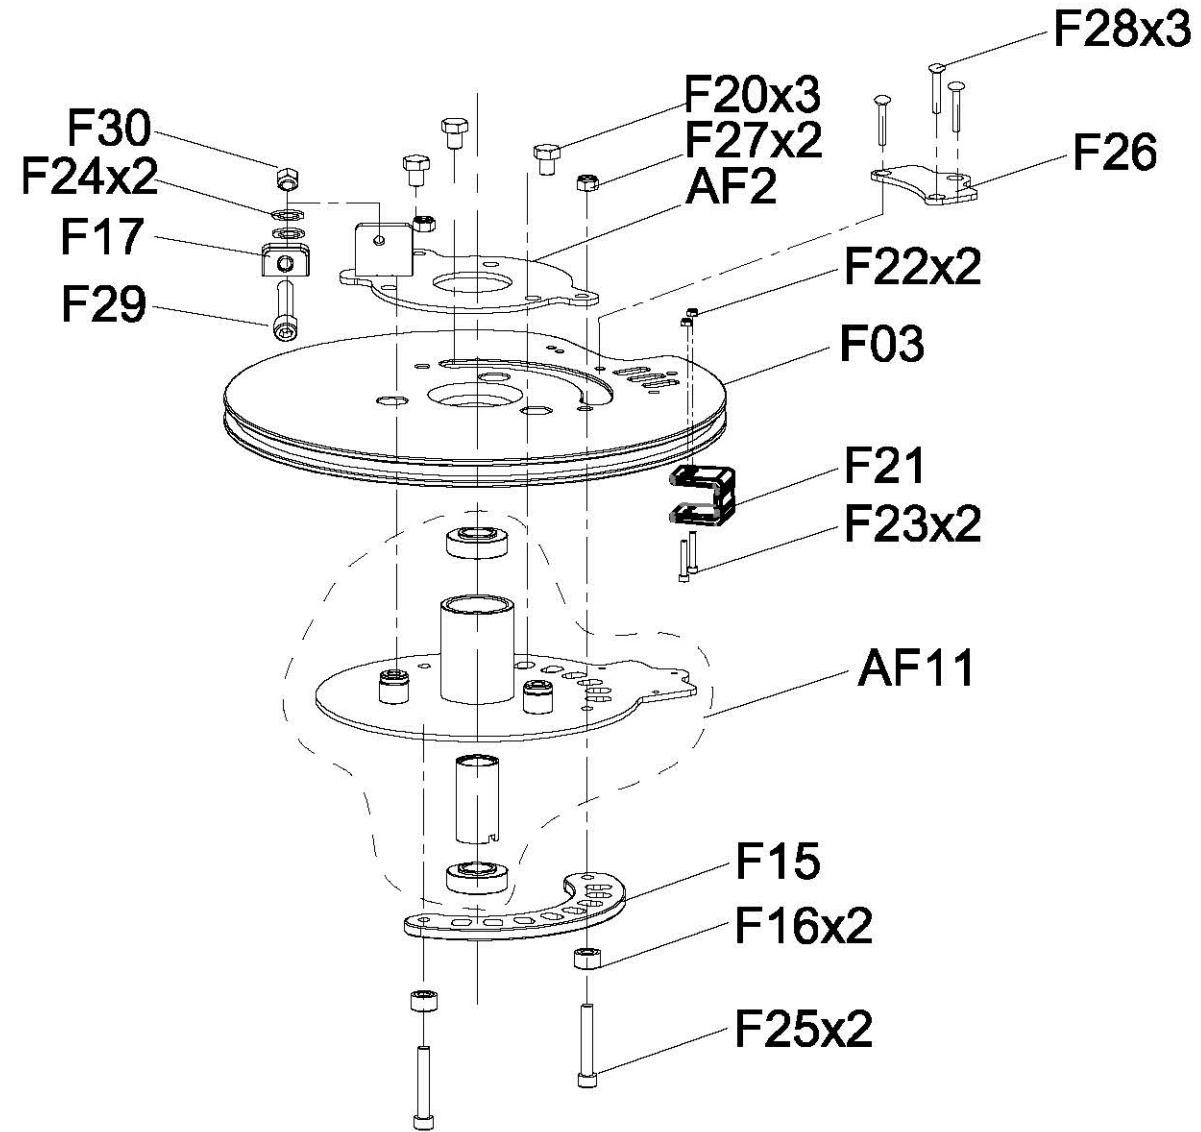

DRAWING NO	GM125-AF01		
PART NAME	Cam set;Semi-Assy;L		
PART NO	1000399641		B
APPROVE	JETTA	DATE	11.15.2019